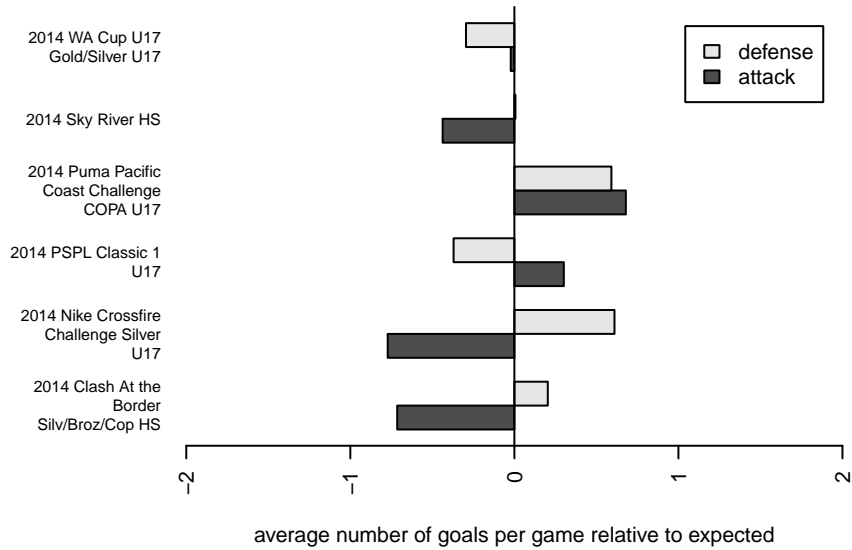

Gala FC Red B97

Gala FC
 Marysville, WA
 B97 total strength=1564
 attack=13.45 defense=14.81
 fall league = PSPL Classic 1 U17

alt names used:
 GALA FC B97 GALA (WA)
 Gala FC BU17 Gala Red
 91 Gala B97
 GALA FC B97 GALA (WA)

Venues played:
 2014 Clash At the Border Silv/Broz/Cop HS
 2014 Nike Crossfire Challenge Silver U17
 2014 Puma Pacific Coast Challenge COPA U17
 2014 Sky River HS
 2014 PSPL Classic 1 U17
 2014 WA Cup U17 Gold/Silver U17

**attack and defense variance (black dot)
relative to other teams
and top 10 in region**

**attack and defense rating
relative to others at age
and all opponents in last 13 months**

Performance relative to 13 month average