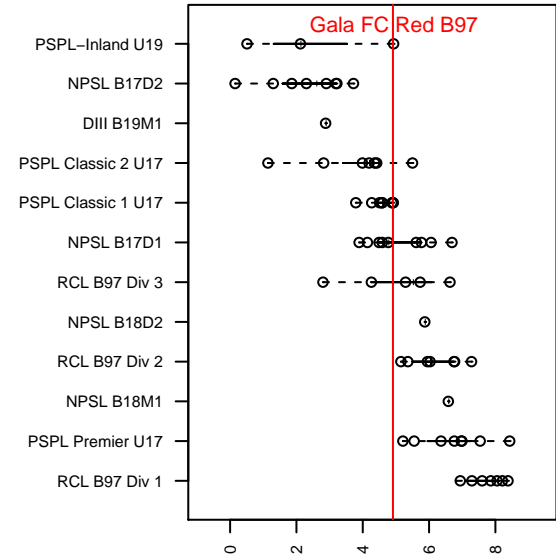

Gala FC Red B97

Gala FC
 Marysville, WA
 B97 total strength=1564
 attack=13.45 defense=14.81
 fall league = PSPL Classic 1 U17

alt names used:
 GALA FC B97 GALA (WA)
 Gala FC BU17 Gala Red
 91 Gala B97
 GALA FC B97 GALA (WA)

**attack and defense variance (black dot)
relative to other teams
and top 10 in region**

**attack and defense rating
relative to others at age
and all opponents in last 13 months**

Performance relative to 13 month average