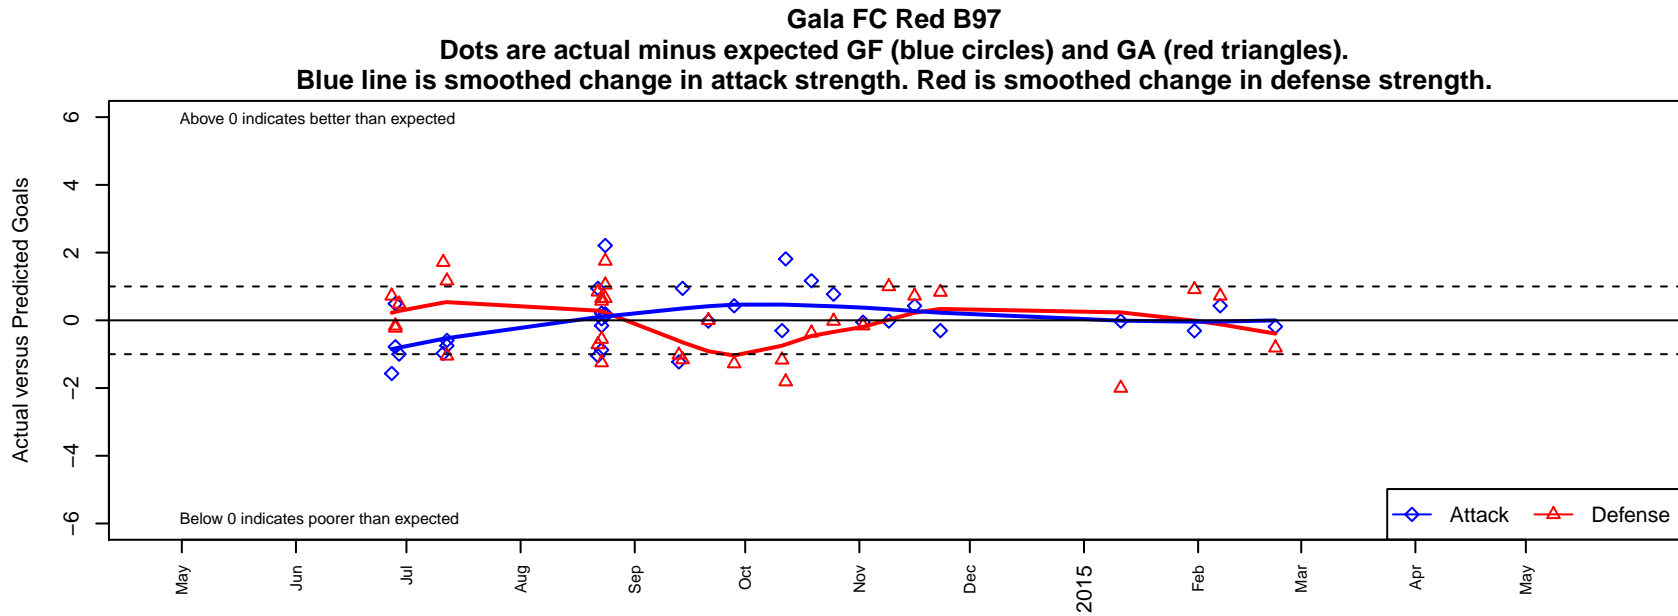

Gala FC Red B97

Gala FC
 Marysville, WA
 B97 total strength=1564
 attack=13.45 defense=14.81
 fall league = PSPL Classic 1 U17

alt names used:
 GALA FC B97 GALA (WA)
 Gala FC BU17 Gala Red
 91 Gala B97
 GALA FC B97 GALA (WA)

**attack and defense variance (black dot)
relative to other teams
and top 10 in region**

**attack and defense rating
relative to others at age
and all opponents in last 13 months**

Performance relative to 13 month average