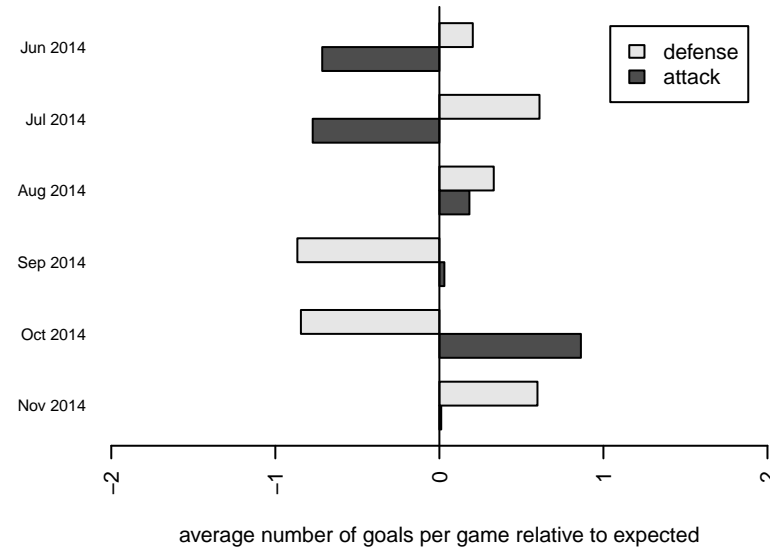

Performance relative to 13 month average